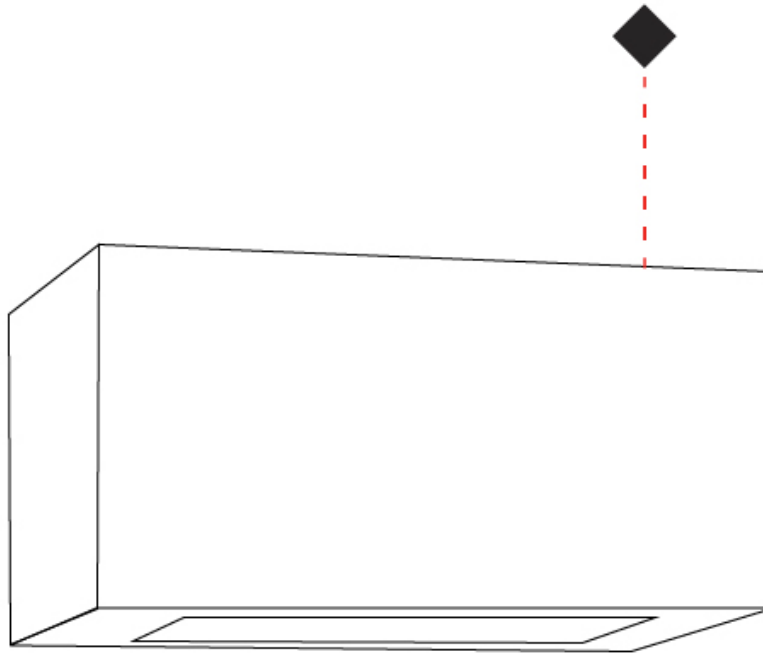

SPECIAL SURFACE

E9W073-

PROJECT

TYPE

SPECIFIER

QUANTITY

DATE

E